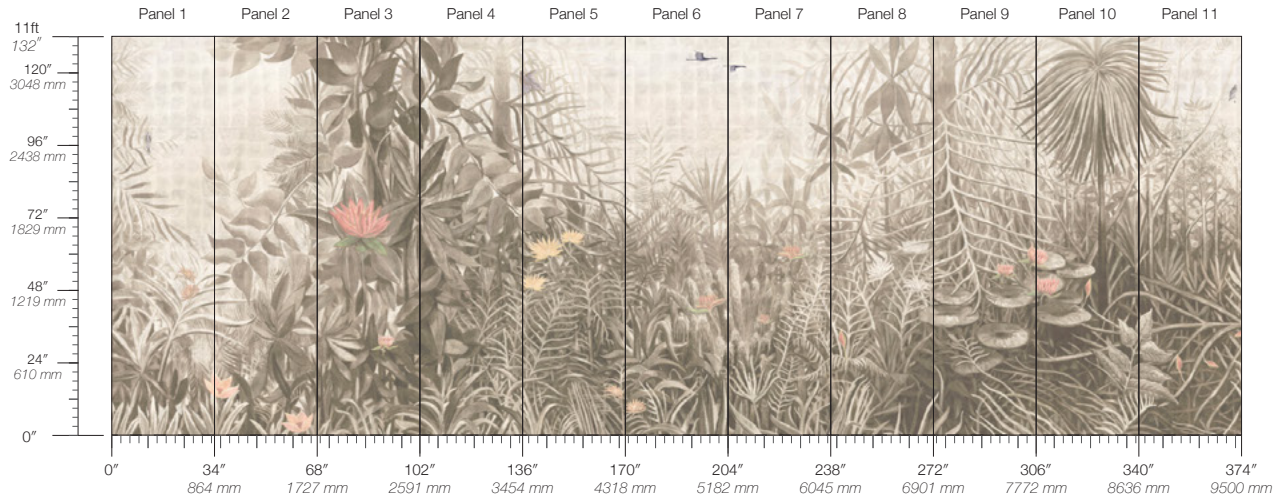

Wanderlust Unearth

Suitable for residential and some commercial projects

COLOR
Unearth

STOCK
Made to order

REPEAT
Non-repeating

CONTACT
sales@calicowallpaper.com
+1 718 243 1705
57 Lispenard Street
New York, NY 10013 USA

ITEM
4506

MINIMUM
1 panel

LEAD TIME
4 weeks to print

CONTENT
Dutch Metal Leaf

MAINTENANCE
Water-based cleanser

ORIGIN
USA

DISCLAIMER
Panel maps represent mural artwork only. Reference the physical sample for color and texture.

PANEL WIDTH
34" / 864 mm trimmed

FLAMMABILITY
ASTM E84 Adhered Class A

DETAILS
Custom options available

PANEL HEIGHT
132" / 3353 mm standard

ENVIRONMENTAL
Formaldehyde Free,
Heavy Metal Free

PRICE
Available upon request